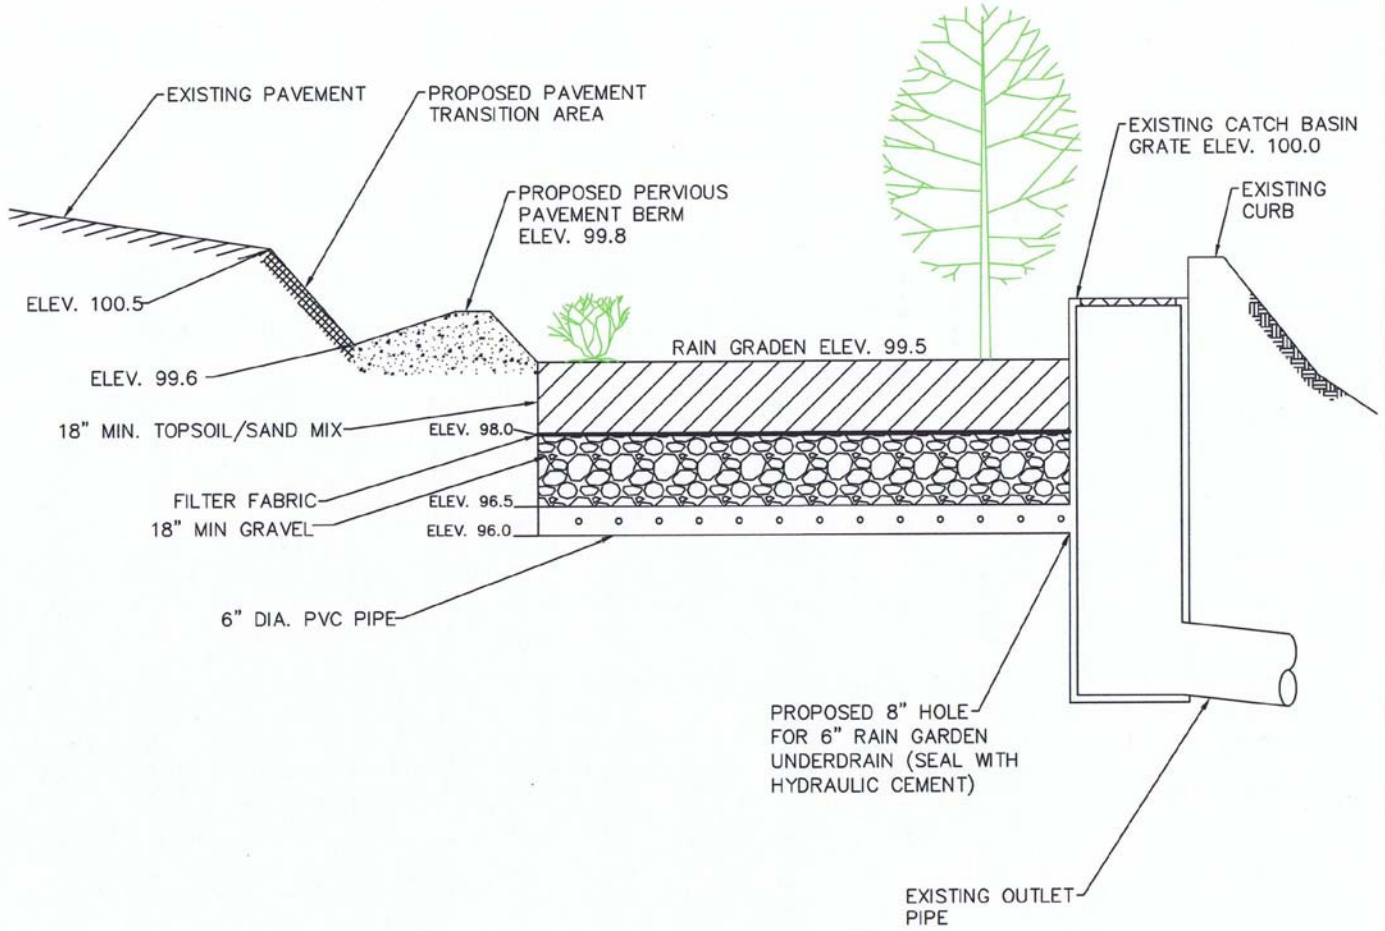

Tuxedo Park Rain Garden

New York

Aerial Photo of Rain Garden Location

Cross Section of Rain Garden

TUXEDO PARK RAIN GARDEN
LEHMAN & GETZ ENGINEERING
SCALE: NTS
DATE: 3/2/10

Completed Rain Garden